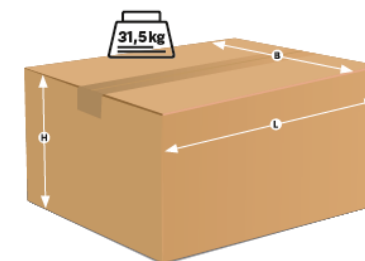

Parcel types

Austrian post office

by Weight	Dimensions (max.)*			Price (national)
	Length	Width	Height	
- 1 kg	1.000 mm	600 mm	600 mm	5,00 €
- 2 kg	1.000 mm	600 mm	600 mm	6,00 €
- 4 kg	1.000 mm	600 mm	600 mm	7,00 €
- 10 kg	1.000 mm	600 mm	600 mm	10,00 €
- 31,5 kg	1.000 mm	600 mm	600 mm	16,00 €

For parcel shipments up to 10 kg, all the following tariffs and surcharges are part of the universal service and exempt from sales tax. For parcel shipments over 10 kg, all listed tariffs and surcharges are gross prices including 20% VAT. Additional services can be booked for a surcharge.

* Rectangular, less than or equal to L x W x H

The service is part of the universal service and therefore VAT-free when handed over to postal offices and to the country deliverer on the basis of general terms and conditions.

** over 10 kg subject to VAT (price including 20% VAT)

Posting confirmation, shipment tracking, delivery with signature (or electronic confirmation), liability up to 510 euros. Prices including truck toll (0.20 euros up to and including 10 kg and 0.24 euros over 10 kg)

All products in the catalog with this symbol are postage-optimized sizes, taking into account their height and weight.